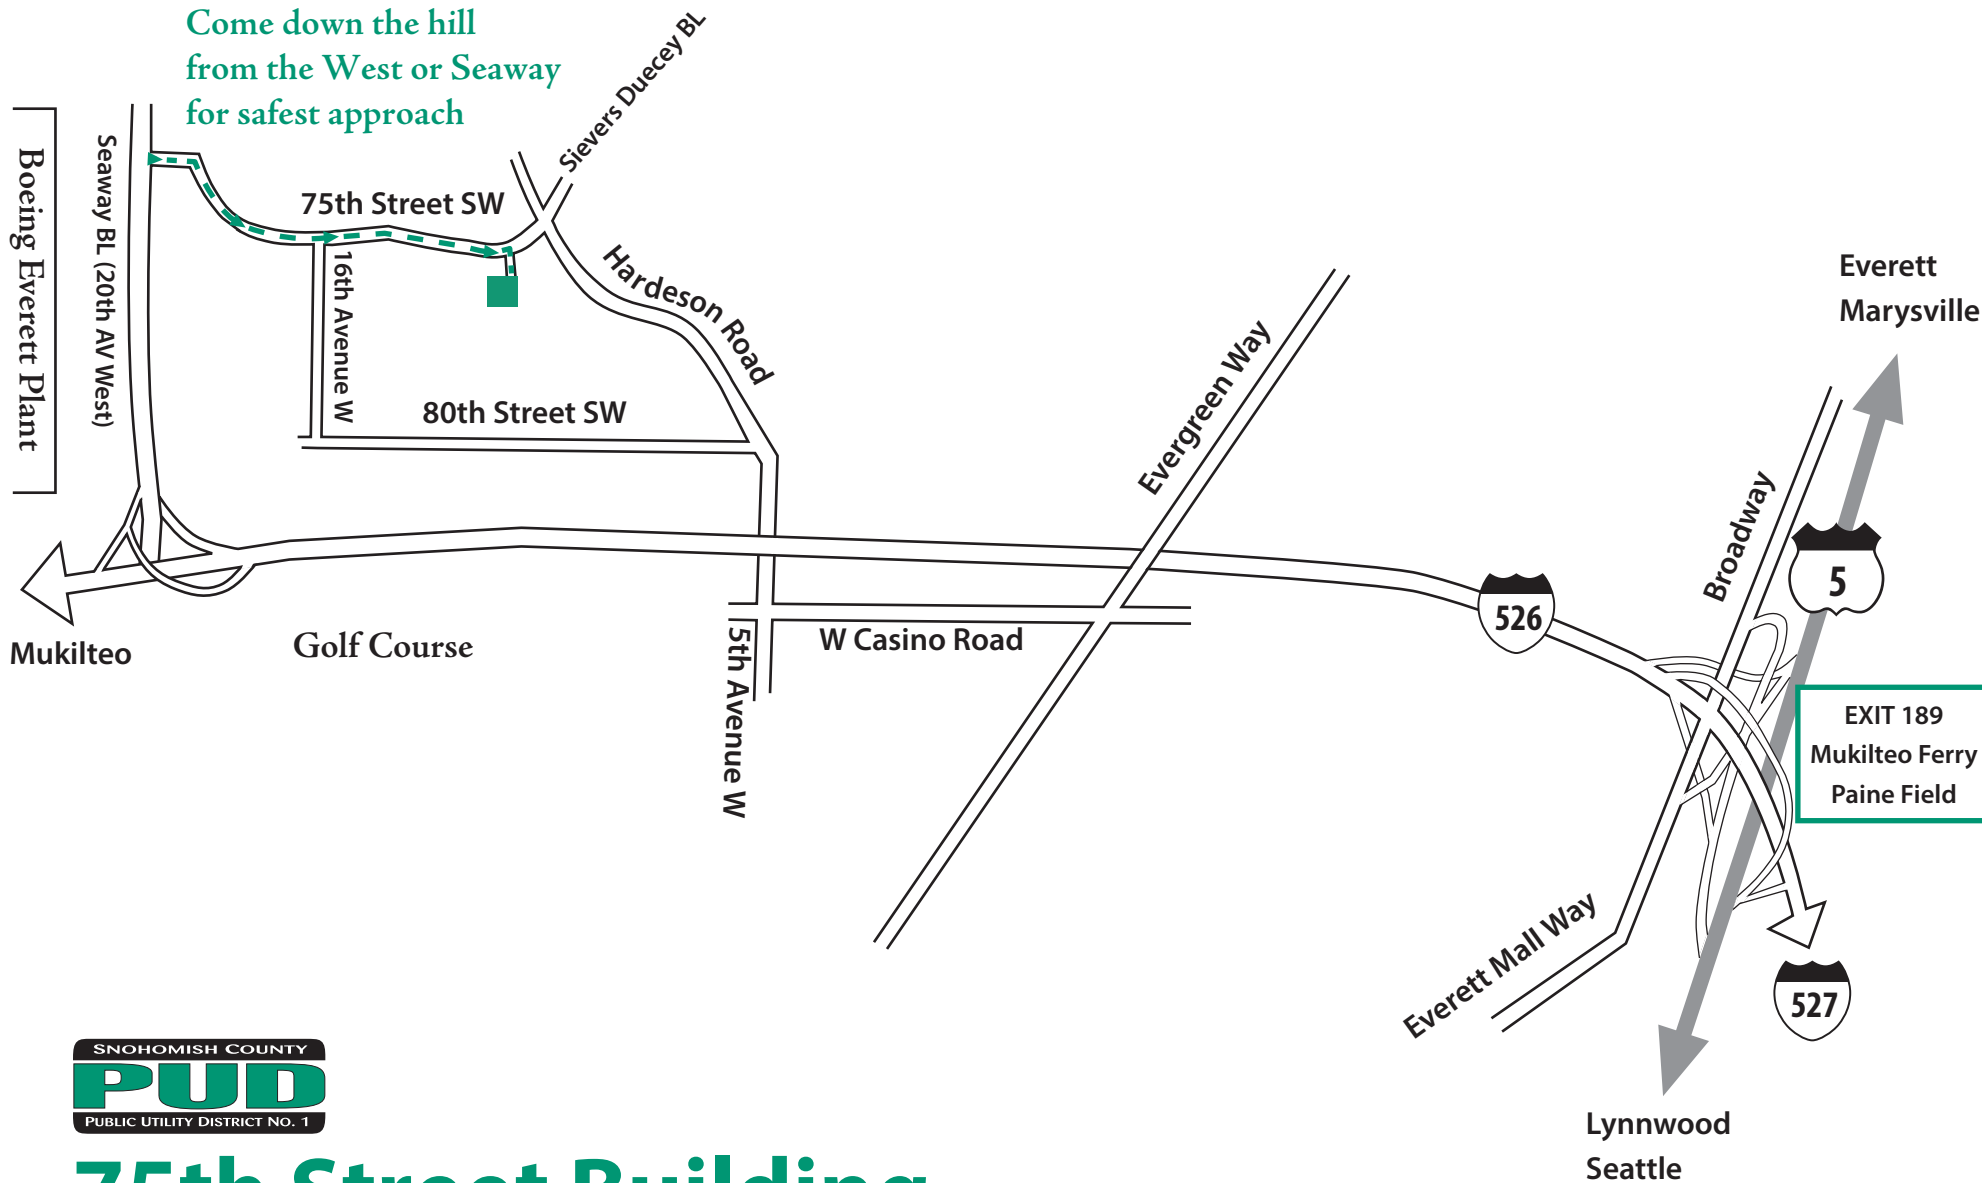

Come down the hill
from the West or Seaway
for safest approach

75th Street Building

1122 - 75th Street SW, Everett + 425-783-1000 – Toll-free in Western Washington & outside the Everett local calling area: 1-877-783-1000