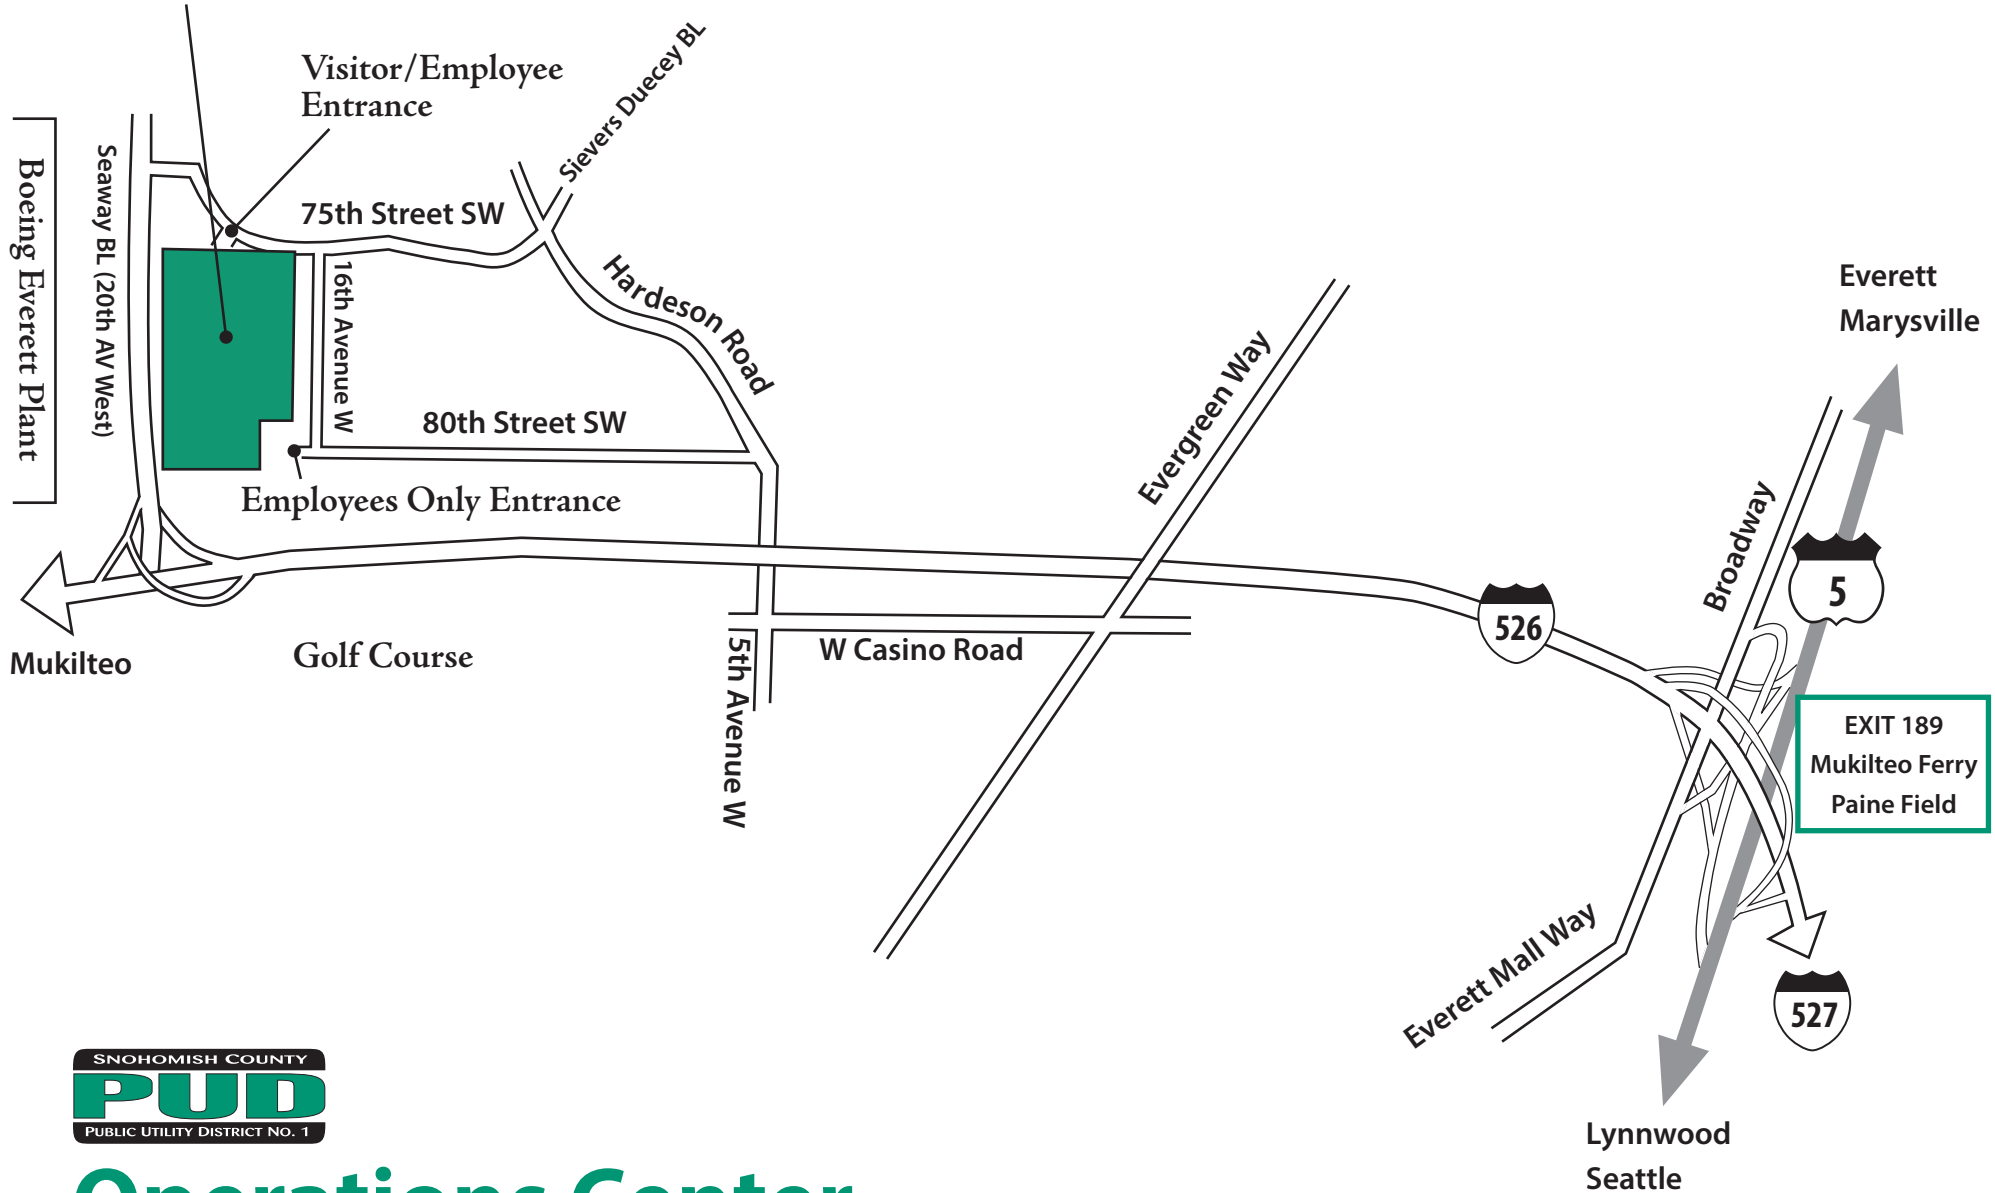

Operations Center
(See Detail Map)

Operations Center

1802 - 75th Street SW, Everett + 425-783-1000 – Toll-free in Western Washington & outside the Everett local calling area: 1-877-783-1000

REV JAN 2018